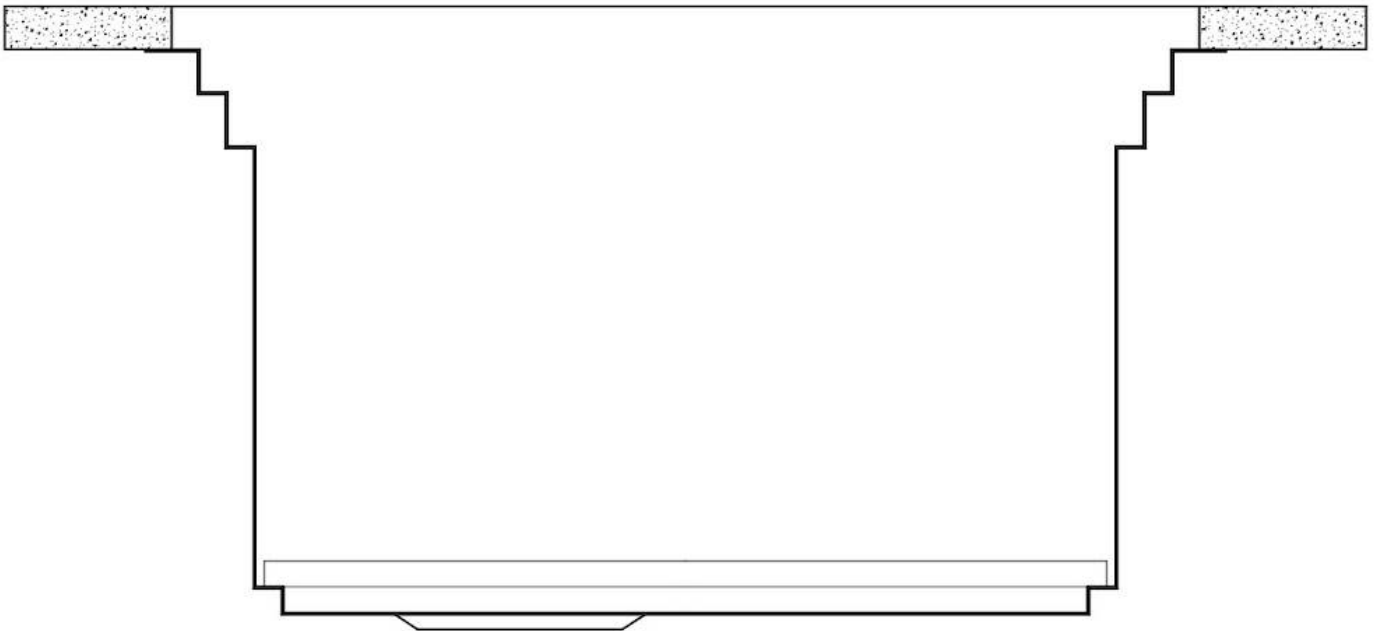

Happy Hour Level 4

Compatible accessories:

8100 600