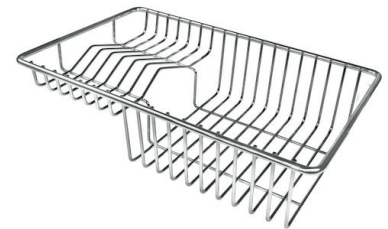

3 Bowls set
8100 624

4 Spices-holder set
8100 620

4 Spices-holder set
8100 625

Chopping Board
8642 000

Chopping Board
8631 300

Grating kit complete with ring support and food collection tray
8159 101

* only in combination with the accessory
8100 627 or 8644 101

HDPE + Black Twin chopping board
8100 627

Kit bowl Ø30 cm with bamboo support
8200 601

Kit multi-bowl
8100 628

Knives-holder
8100 030

* only in combination with the accessory
8100 621 or 8100 626

Stainless Steel dishes holder
8100 303