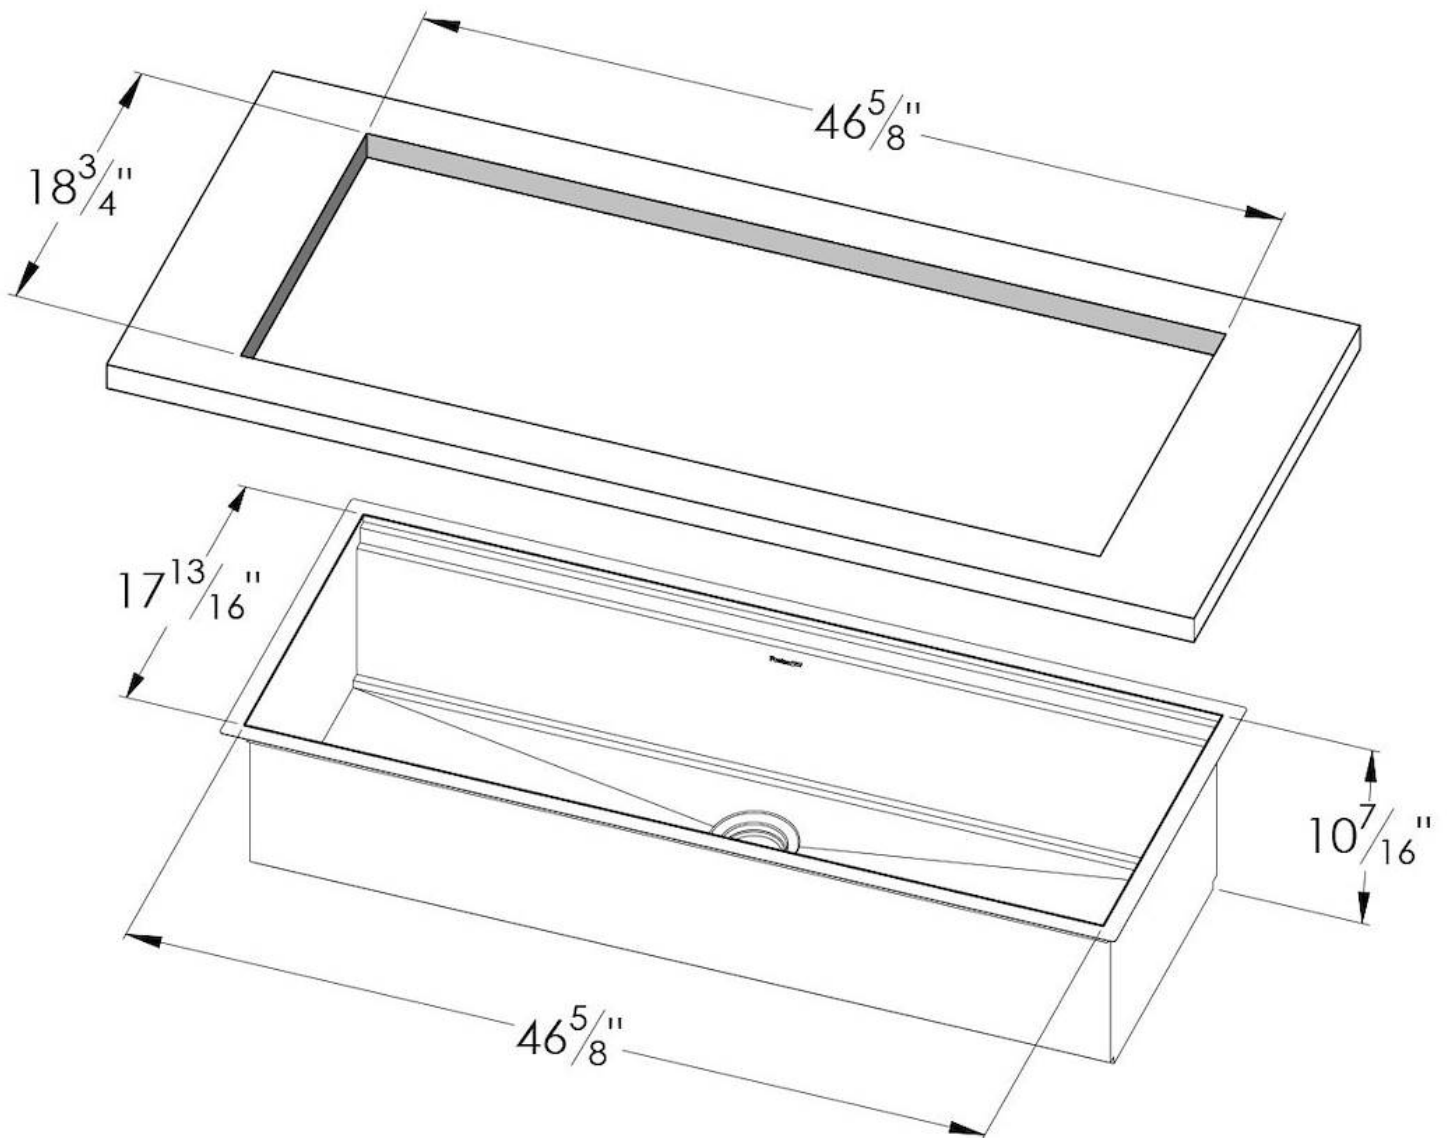

Triple recess - sliding accessories

The Foster Milano sink has an ingenious design that makes it simple to use a large set of optional accessories. On the topmost supporting step, the innovative Black grids slide, creating a large and practical surface to rinse food and crockery. The second step is meant to support and allow the sliding of a complete combination of accessories, which make some operations practical and safe: rinse, drain, slice, grate... everything can be done inside the sink. The third supporting step is on the bottom of the bowl. On this step one can rest the Black grids, making it possible to rinse foodstuffs without their coming in contact with the bottom of the sink, which may be dirty.

TECHNICAL DATA

Cutout for positive reveal (see Details)