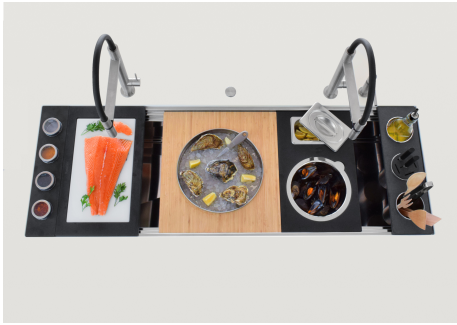

GALLERY

OPTIONAL ACCESSORIES