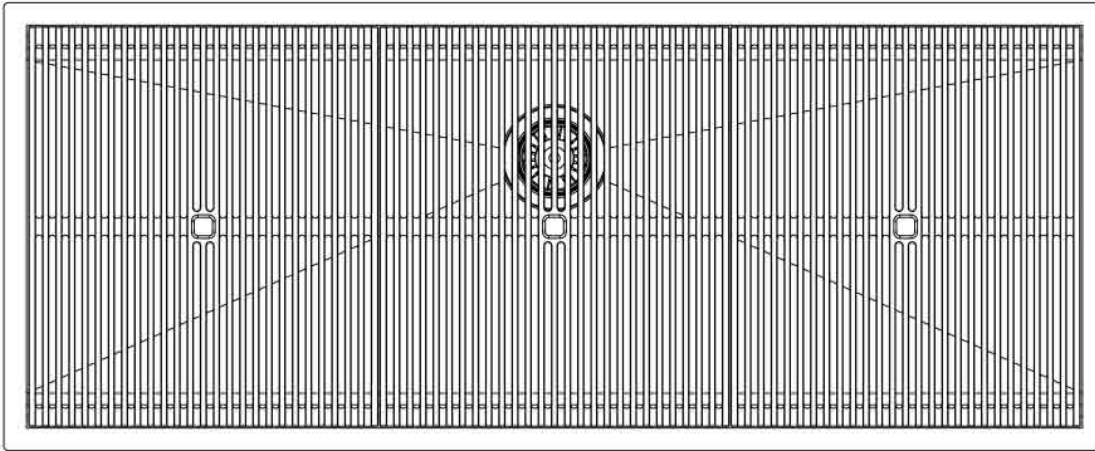

8100 600

8100 600

8100 600

Edge positioning