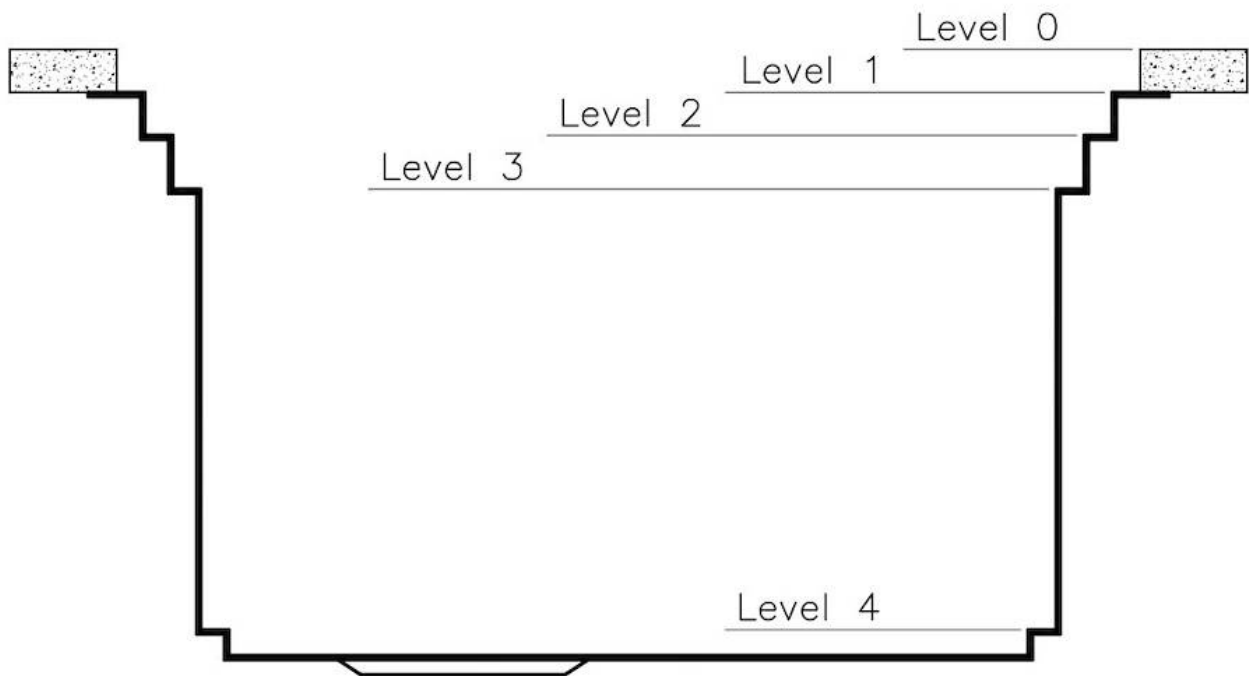

Overall dimensions 48 ⁵/₈" x 19 ¹³/₁₆"

Bowls dimensions	1 bowl 46 ^{5/8"} x 15 ^{3/4"}
Bowls depth	10 "
Cut out	46 ^{5/8"} x 18 ^{3/4"}
Cut out warning	The specified cutout size is for POSITIVE REVEAL. This makes it possible to use all the foreseen levels for the accessories. In case of cutout at ZERO REVEAL, there would be no possibility to use the levels 0 and 1
Waste fitting type	3 1/2" - with stainless steel basket
Bowls bottom	X cross bending for easy water draining
Underside	Protected with heavy duty undercoating
Fixing system	Undermount fixing kit (brass insert and clips)

TECHNICAL DATA

Cutout for positive reveal (see Details)

Happy Hour Optional accessories

The "rails" system makes it possible to use a combination of numerous accessories. Grids, chopping boards, utensils' ranging system, bowls and containers of different dimensions can be alternated in the workspace with a simple gesture, and can easily be stacked, in order to be on hand at all times.