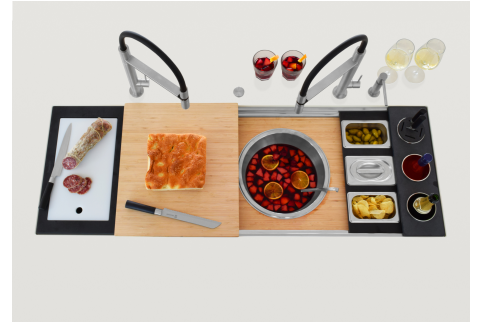

GALLERY

OPTIONAL ACCESSORIES