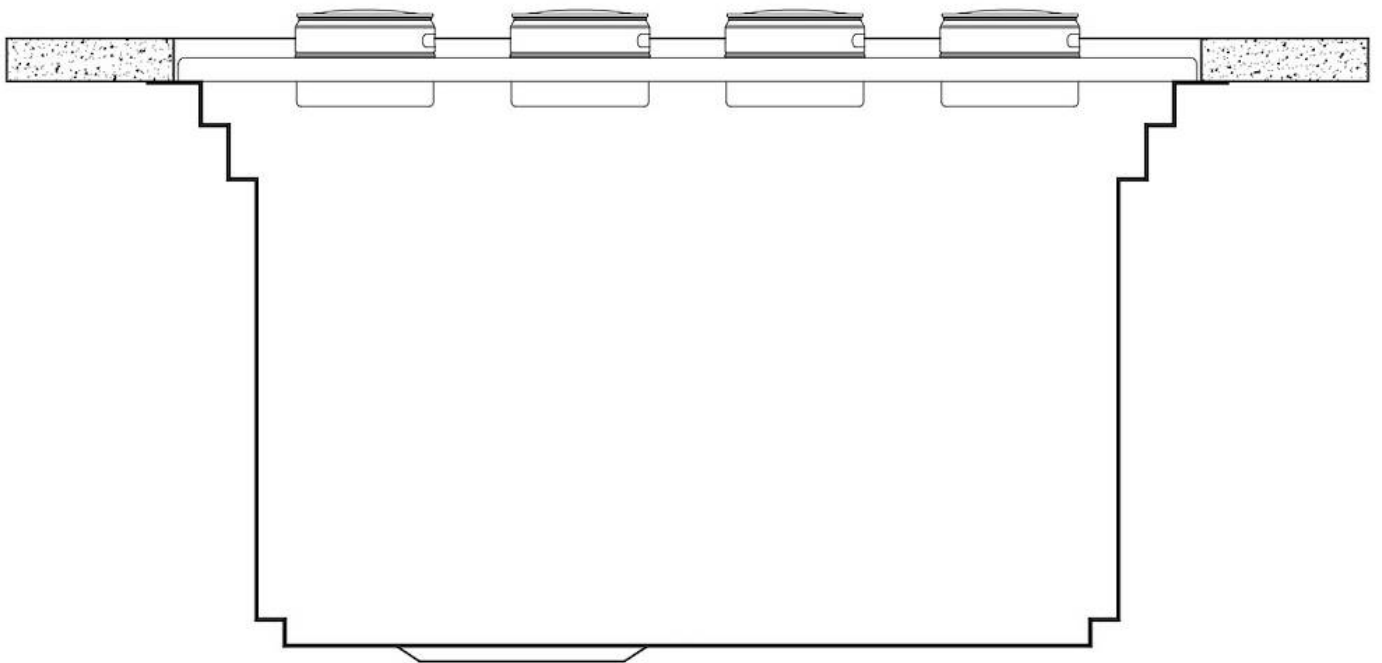

Happy Hour Level 1

Compatible accessories:

8100 625

8100 626

8100 627