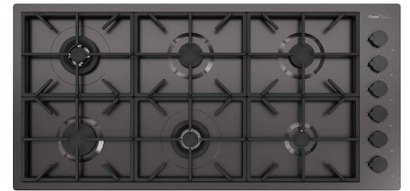

Milano Cooktop Gun Metal 6 burners
7639 906