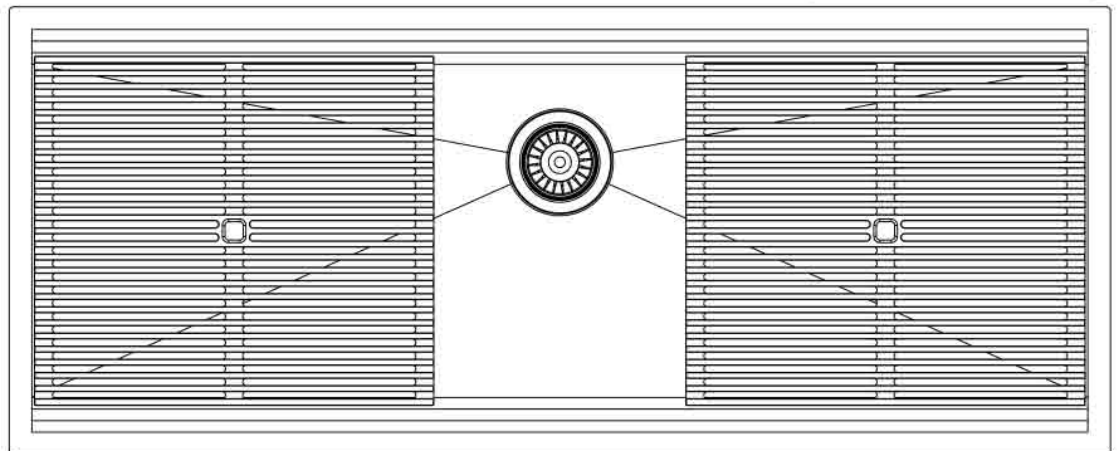

Bottom positioning